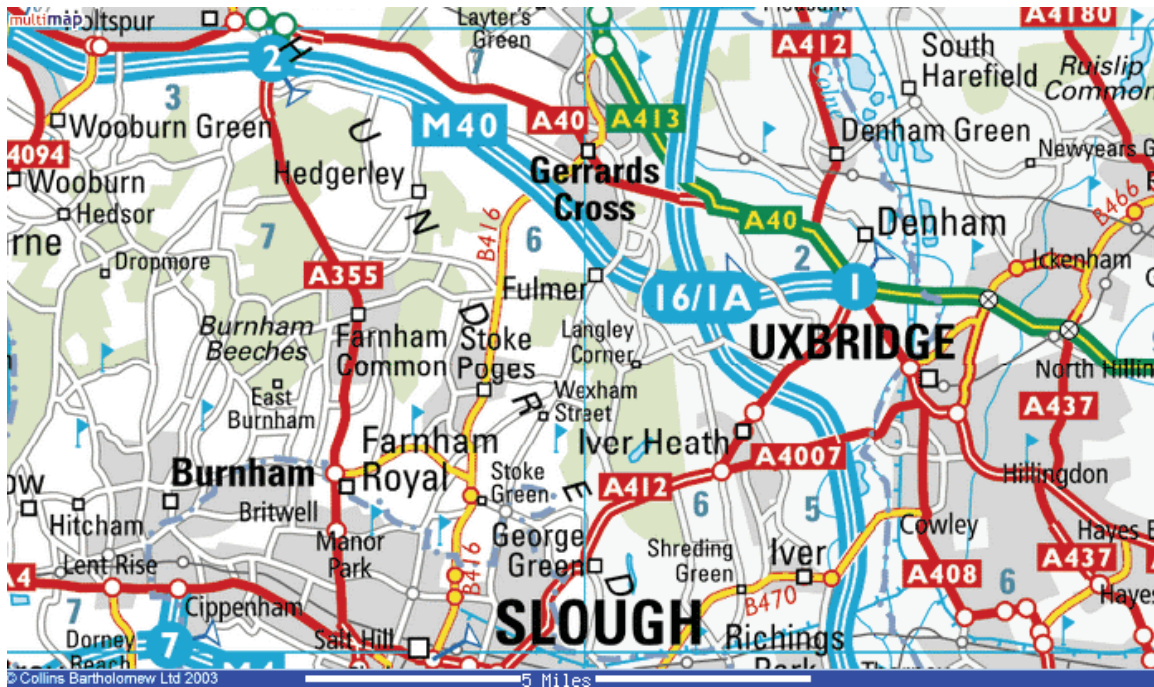

**TIMBERLAND HEADQUARTERS**  
Wexham Springs, Framewood Road, Nr Fulmer, Buckinghamshire

**SITE PLAN**

**LOCATION PLAN**